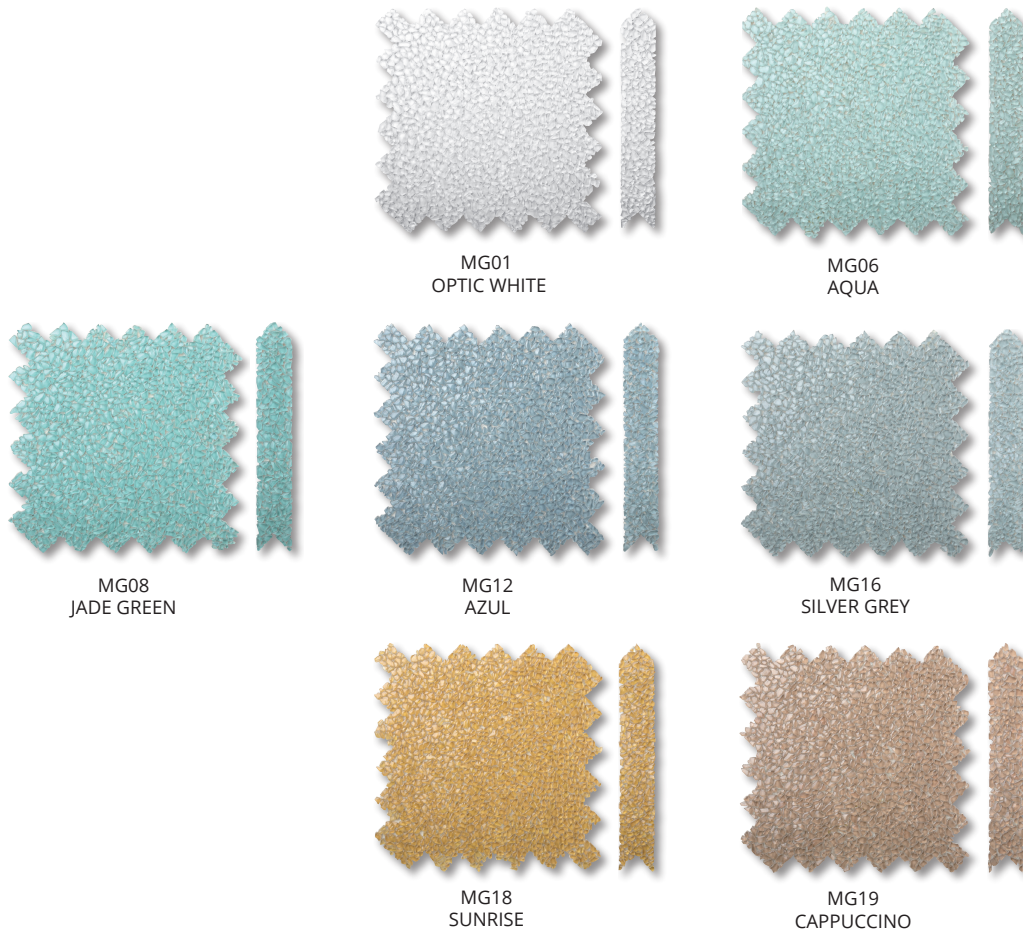

TEARDROP GLASS MOSAIC

Size 12"x12"x5/16" sheet, 2"x12"x5/16" strip

TEARDROP MOSAIC - MG01