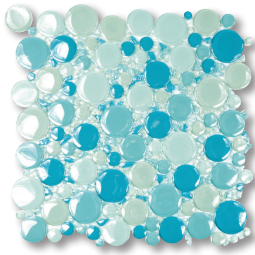

BUBBLES GLASS MOSAIC

Size 12"x12"x5/16" sheet, 12"x4"x5/16" strip

MG01
OPTIC WHITE

MG06
AQUA

MG19
CAPPUCCINO

MBS102
GARDEN CITY

MBS108
TROPICAL BROWN

MBS112
SUNFLOWER

BUBBLES MOSAIC - MBS112