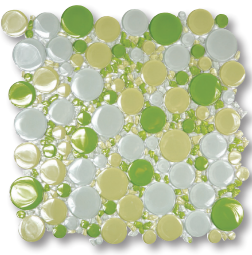

BUBBLES GLASS MOSAIC

Size 12"x12"x5/16" sheet, 12"x4"x5/16" strip

MG01
OPTIC WHITE

MG06
AQUA

MG19
CAPPUCCINO

MBS102
GARDEN CITY

MBS108
TROPICAL BROWN

MBS112
SUNFLOWER

BUBBLES MOSAIC - MBS112