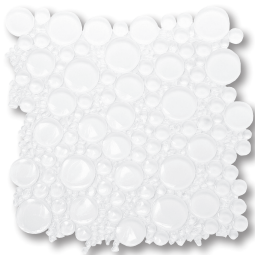

BUBBLES GLASS MOSAIC

Size 12"x12"x5/16" sheet, 12"x4"x5/16" strip

MG01
OPTIC WHITE

MG06
AQUA

MG19
CAPPUCCINO

MBS102
GARDEN CITY

MBS108
TROPICAL BROWN

MBS112
SUNFLOWER

BUBBLES MOSAIC - MBS112