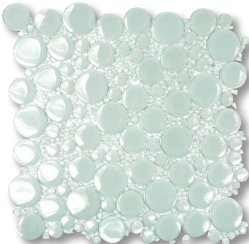

BUBBLES GLASS MOSAIC

Size 12"x12"x5/16" sheet, 12"x4"x5/16" strip

MG01
OPTIC WHITE

MG06
AQUA

MG19
CAPPUCCINO

MBS102
GARDEN CITY

MBS108
TROPICAL BROWN

MBS112
SUNFLOWER

BUBBLES MOSAIC - MBS112